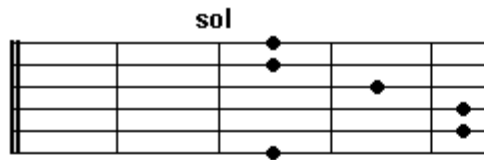

solb6

A musical staff with five lines. The notes are: G2 (open), B2 (first line), F#3 (second space), and G3 (third line).

solb-6 fa#-6

A musical staff with five lines. The notes are: G2 (open), B2 (first line), F#3 (second space), and G3 (third line).

solb7

A musical staff with five lines. The notes are: G2 (open), B2 (first line), F#3 (second space), and G3 (third line).

solb7+

A musical staff with five lines. The notes are: G2 (open), B2 (first line), F#3 (second space), and G3 (third line).

solb 7/5+

A musical staff with five lines. The notes are: G2 (open), B2 (first line), F#3 (second space), and G3 (third line).

solb-7 fa#-7

A musical staff with five lines. The notes are: G2 (open), B2 (first line), F#3 (second space), and G3 (third line).

solb5+

A musical staff with five lines. The notes are: G2 (open), B2 (first line), F#3 (second space), and G3 (third line).

solb dim

A musical staff with five lines. The notes are: G2 (open), B2 (first line), F#3 (second space), and G3 (third line).