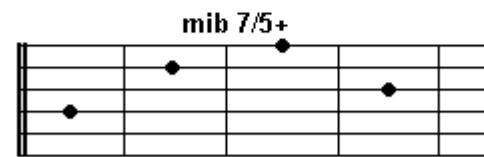

reb5+

reb dim do# dim

solb fa#

A musical staff with five lines. The notes are: G2 (open), B2 (first line), F#3 (second space), and G3 (third line).

solb- fa#-

A musical staff with five lines. The notes are: G2 (open), B2 (first line), F#3 (second space), and G3 (third line).