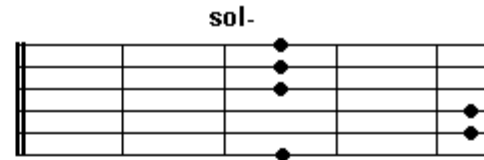

solb6

A musical staff with five lines. The notes are: G2 (open), B2 (first line), F#3 (second space), and G3 (third line).

solb-6 fa#-6

A musical staff with five lines. The notes are: G2 (open), B2 (first line), F#3 (second space), and G3 (third line).

solb7

A musical staff with five lines. The notes are: G2 (open), B2 (first line), F#3 (second space), and G3 (third line).

solb7+

A musical staff with five lines. The notes are: G2 (open), B2 (first line), F#3 (second space), and G3 (third line).

solb 7/5+

A musical staff with five lines. The notes are: G2 (open), B2 (first line), F#3 (second space), and G3 (third line).

solb-7 fa#-7

A musical staff with five lines. The notes are: G2 (open), B2 (first line), F#3 (second space), and G3 (third line).

solb5+

A musical staff with five lines. The notes are: G2 (open), B2 (first line), F#3 (second space), and G3 (third line).

solb dim

A musical staff with five lines. The notes are: G2 (open), B2 (first line), F#3 (second space), and G3 (third line).